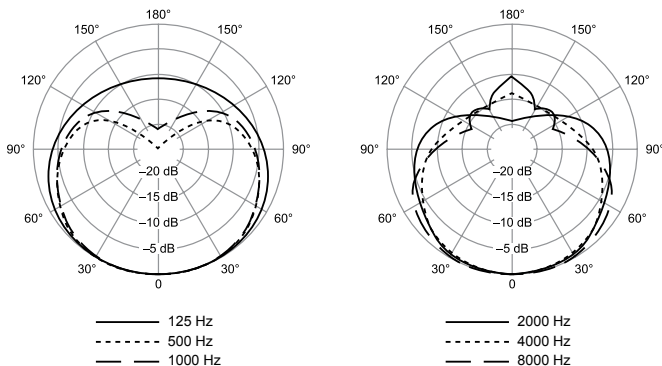

Available Models

SM58-LC	Includes Stand Adapter and Zippered Pouch
SM58-CN	Includes 7.6 m (25 ft) XLR-Male to XLR-Female Cable, Swivel Adapter and a Zippered Pouch
SM58S	Includes Integrated On/Off Switch, Swivel Adapter and a Zippered Pouch

Specifications

Type	Dynamic
Frequency Response	50 to 15,000 Hz
Polar Pattern	Cardioid
Sensitivity (at 1,000 Hz Open Circuit Voltage)	-54.5 dBV/Pa (1.85 mV) 1 Pa = 94 dB SPL
Impedance	Rated impedance is 150Ω (300Ω actual) for connection to microphone inputs rated low impedance
Polarity	Positive pressure on diaphragm produces positive voltage on pin 2 with respect to pin 3.
Case	Dark gray, enamel-painted, die cast metal; matte-finished, silver colored, spherical steel mesh grille
Connector	Three-pin professional audio connector (male XLR type)
Net Weight	298 grams (10.5 oz)
Dimensions	162 mm (6-3/8 in.) L x 51 mm (2 in.) W

Optional Accessories and Replacement Parts

A58WS	Windscreen	A55M	Isolation Mount	C25F	7.6 m Cable (25 ft)
A25D	Microphone Clip	A26M	Dual Mount	RK143G	Screen and Grille
R59	Cartridge	S37A, S39A	Desk Stand		

Polar pattern

Frequency response