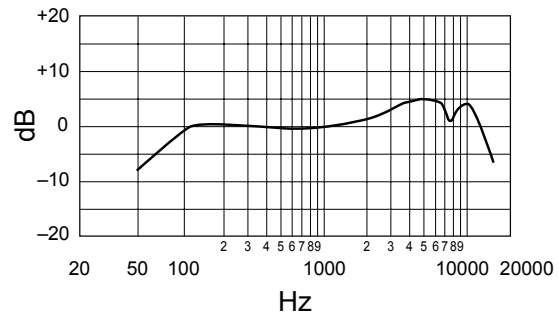

SM58

SHURE

LEGENDARY
PERFORMANCE™

www.shure.com

©2015 Shure Incorporated